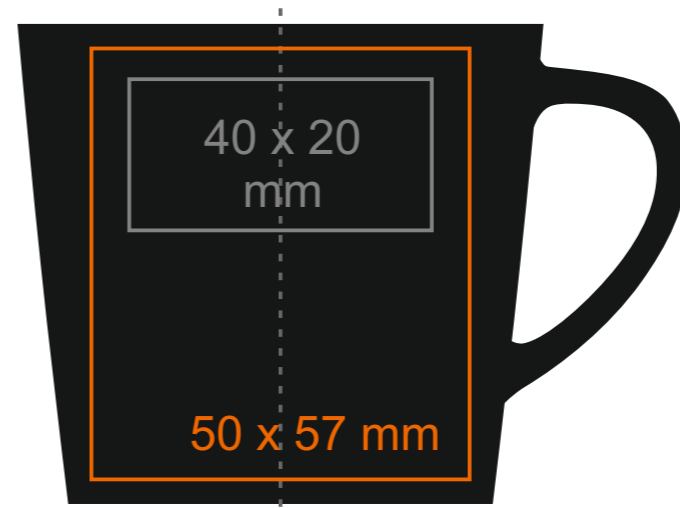

C_253 Victor Nero Set

120 ml / h: 63 mm / Ø 69 mm

saucer Ø 127 mm

Imprint on the handle
 Imprint on the inside
 Imprint on the bottom inside
 Imprint on the bottom outside

- 50 x 8 mm
- 35 x 20 mm
- Ø 25 mm
- Ø 25 mm

C_253 Victor Nero Set

210 ml / h: 73 mm / Ø 84 mm

saucer Ø 149 mm

Imprint on the handle
 Imprint on the inside
 Imprint on the bottom inside
 Imprint on the bottom outside

- 30 x 10 mm
- 40 x 20 mm
- Ø 35 mm
- Ø 30 mm