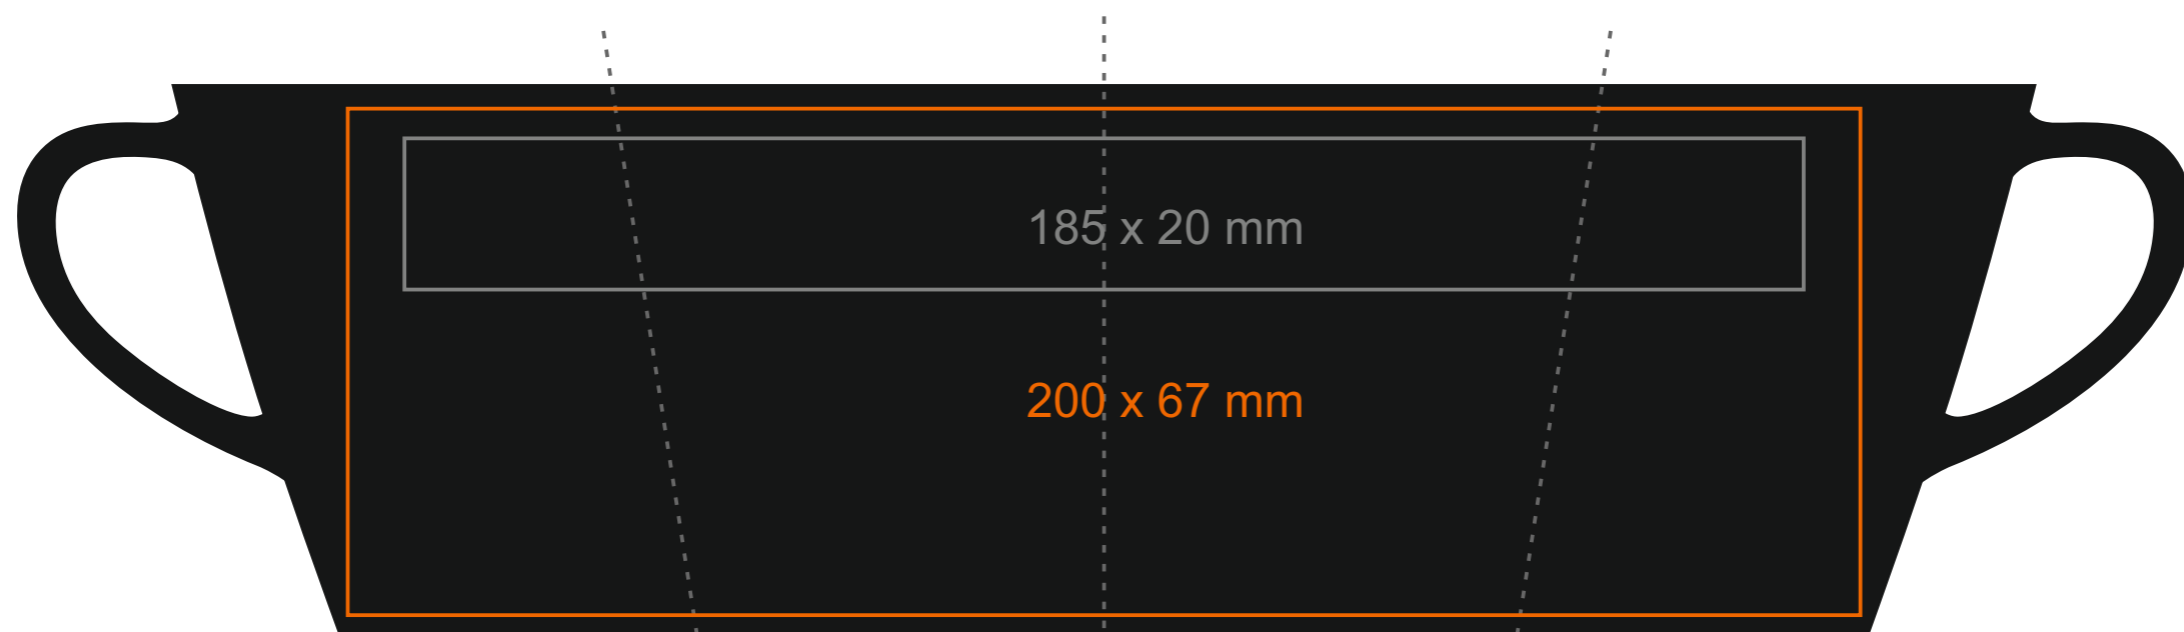

C_253 Victor Nero Set

120 ml / h: 63 mm / Ø 69 mm

saucer Ø 127 mm

Imprint on the handle
 Imprint on the inside
 Imprint on the bottom inside
 Imprint on the bottom outside

- 50 x 8 mm
- 35 x 20 mm
- Ø 25 mm
- Ø 25 mm

*In the case of projects for transfer print running outside of the standard print area, please contact our sales department.

[How to prepare print material](#)

meaning

- Transfer Print
- Sensitive Touch
- Direct Print

C_253 Victor Nero Set

210 ml / h: 73 mm / Ø 84 mm

saucer Ø 149 mm

Imprint on the handle
 Imprint on the inside
 Imprint on the bottom inside
 Imprint on the bottom outside

- 30 x 10 mm
- 40 x 20 mm
- Ø 35 mm
- Ø 30 mm