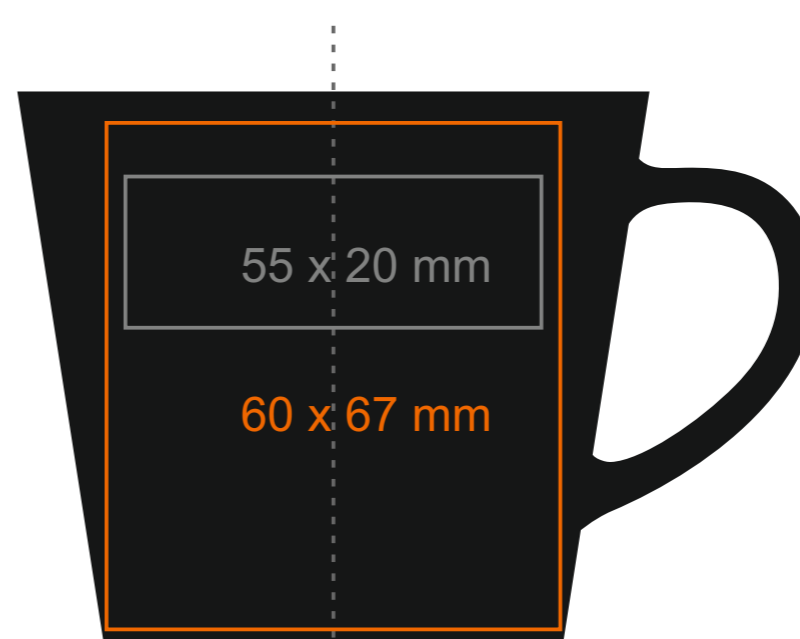

C_253 Victor Nero Set

120 ml / h: 63 mm / Ø 69 mm

saucer Ø 127 mm

Imprint on the handle
 Imprint on the inside
 Imprint on the bottom inside
 Imprint on the bottom outside

- 50 x 8 mm
- 35 x 20 mm
- Ø 25 mm
- Ø 25 mm

*In the case of projects for transfer print running outside of the standard print area, please contact our sales department.

[How to prepare print material](#)

meaning

- Transfer Print
- Sensitive Touch
- Direct Print

C_253 Victor Nero Set

210 ml / h: 73 mm / Ø 84 mm

saucer Ø 149 mm

Imprint on the handle
 Imprint on the inside
 Imprint on the bottom inside
 Imprint on the bottom outside

- 30 x 10 mm
- 40 x 20 mm
- Ø 35 mm
- Ø 30 mm