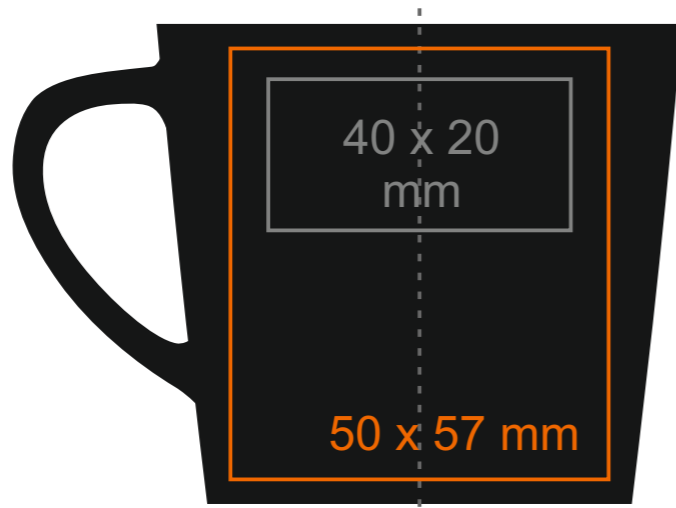

C_253 Victor Nero Set

120 ml / h: 63 mm / Ø 69 mm

saucer Ø 127 mm

Imprint on the handle
 Imprint on the inside
 Imprint on the bottom inside
 Imprint on the bottom outside

- 50 x 8 mm
- 35 x 20 mm
- Ø 25 mm
- Ø 25 mm

C_253 Victor Nero Set

210 ml / h: 73 mm / Ø 84 mm

saucer Ø 149 mm

Imprint on the handle
 Imprint on the inside
 Imprint on the bottom inside
 Imprint on the bottom outside

- 30 x 10 mm
- 40 x 20 mm
- Ø 35 mm
- Ø 30 mm