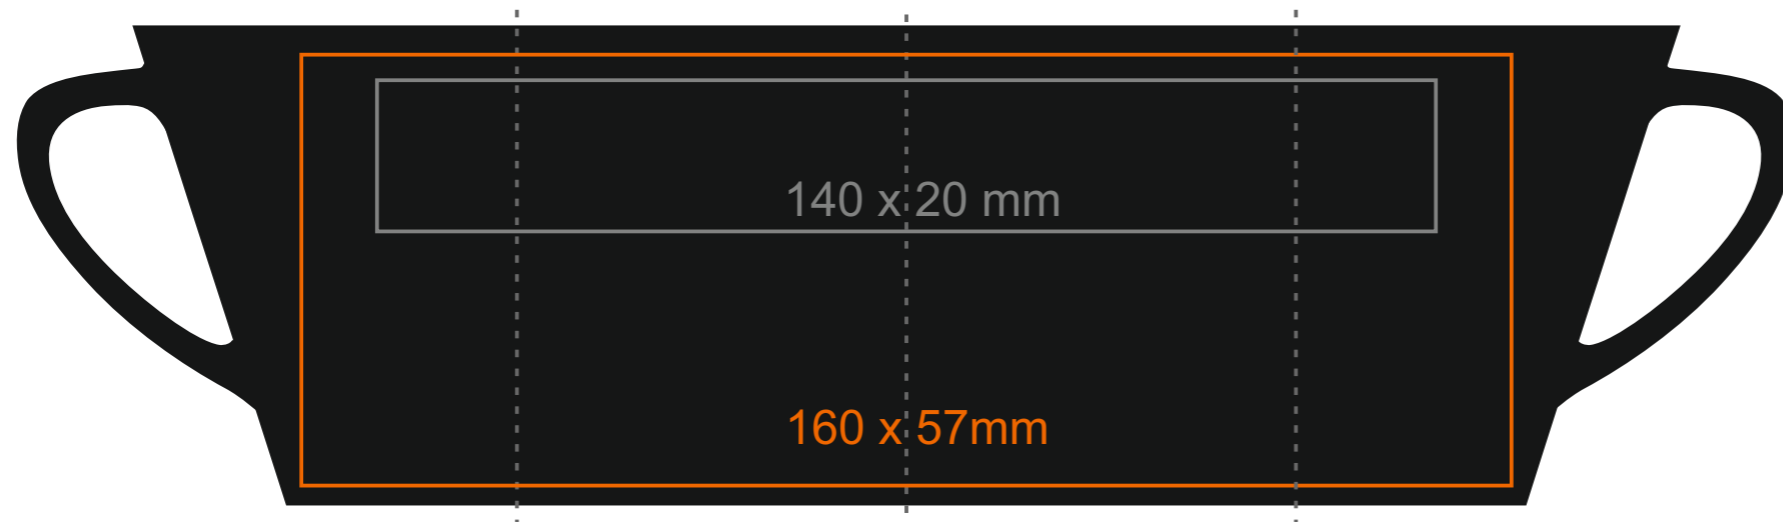

C_253 Victor Nero Set

120 ml / h: 63 mm / Ø 69 mm

saucer Ø 127 mm

Imprint on the handle
 Imprint on the inside
 Imprint on the bottom inside
 Imprint on the bottom outside

- 50 x 8 mm
- 35 x 20 mm
- Ø 25 mm
- Ø 25 mm

C_253 Victor Nero Set

210 ml / h: 73 mm / Ø 84 mm

saucer Ø 149 mm

Imprint on the handle
 Imprint on the inside
 Imprint on the bottom inside
 Imprint on the bottom outside

- 30 x 10 mm
- 40 x 20 mm
- Ø 35 mm
- Ø 30 mm