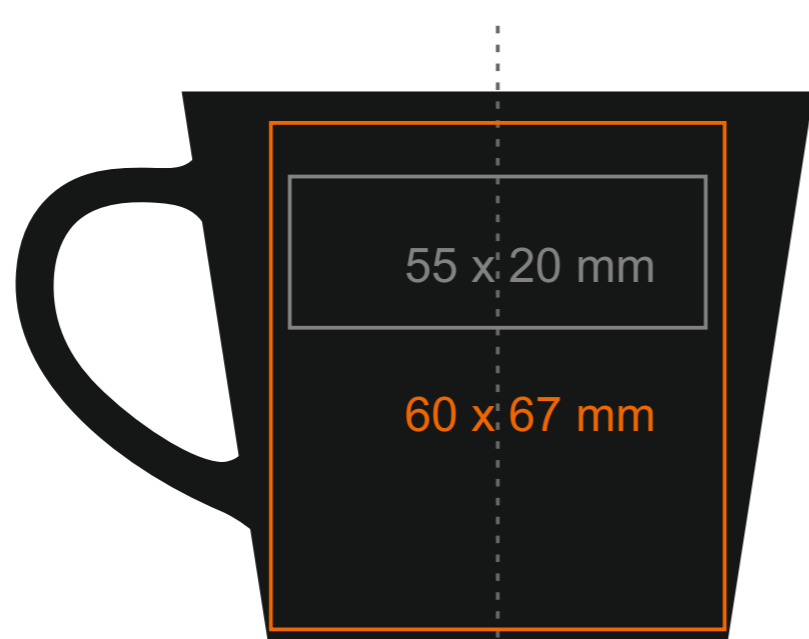

C_253 Victor Nero Set

120 ml / h: 63 mm / Ø 69 mm

saucer Ø 127 mm

Imprint on the handle
 Imprint on the inside
 Imprint on the bottom inside
 Imprint on the bottom outside

- 50 x 8 mm
- 35 x 20 mm
- Ø 25 mm
- Ø 25 mm

*In the case of projects for transfer print running outside of the standard print area, please contact our sales department.

[How to prepare print material](#)

meaning

- Transfer Print
- Sensitive Touch
- Direct Print

C_253 Victor Nero Set

210 ml / h: 73 mm / Ø 84 mm

saucer Ø 149 mm

Imprint on the handle
 Imprint on the inside
 Imprint on the bottom inside
 Imprint on the bottom outside

- 30 x 10 mm
- 40 x 20 mm
- Ø 35 mm
- Ø 30 mm