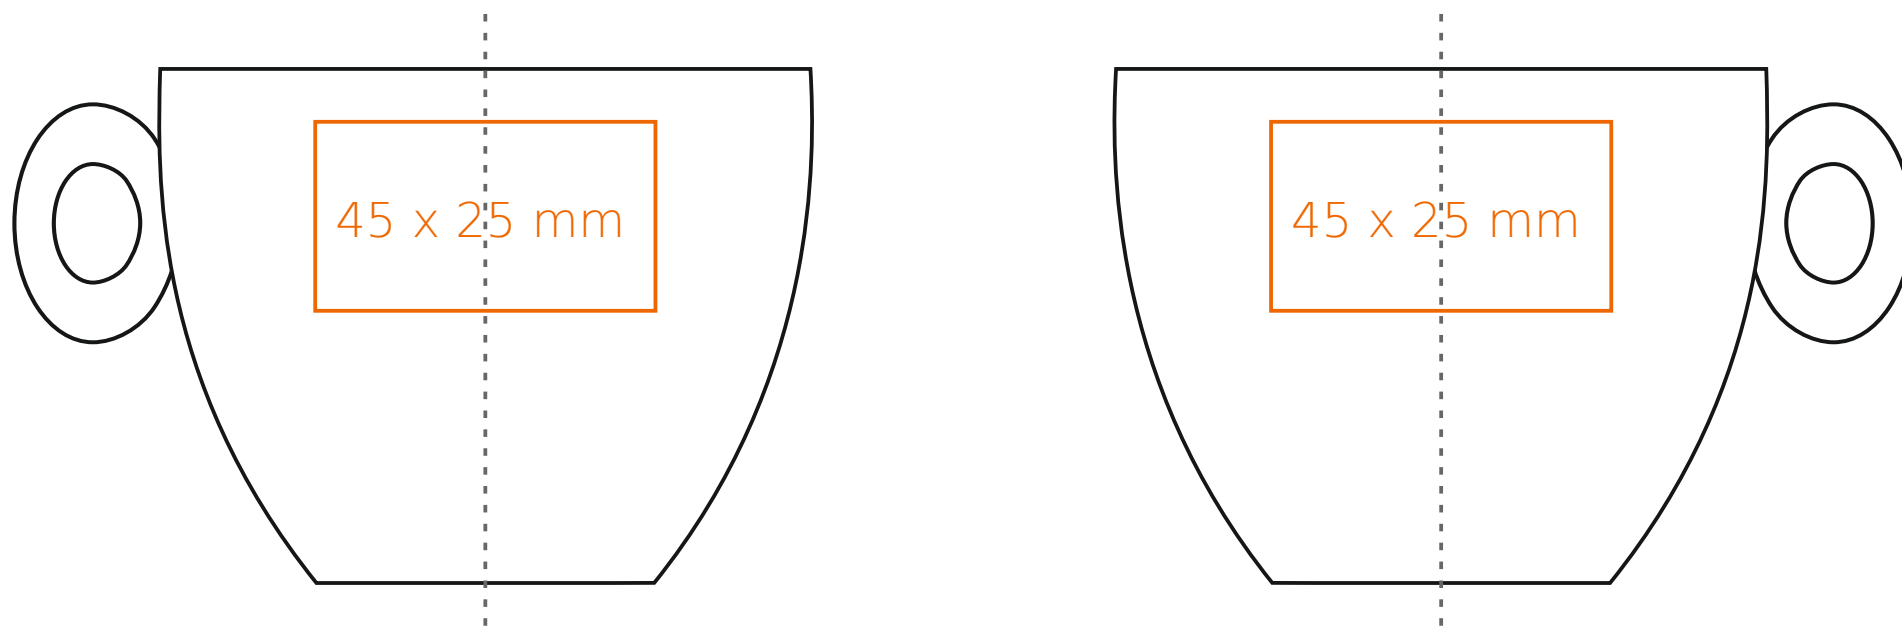

C_237 Aurora

180 ml / h: 68 mm / Ø 86 mm

Imprint on the handle
 Imprint on the inside
 Imprint on the bottom inside
 Imprint on the bottom outside

- 50 x 6 mm
- 40 x 20 mm
- Ø 30 mm
- Ø 25 mm

*In the case of projects for transfer print running outside of the standard print area, please contact our sales department.

[How to prepare print material](#)

meaning

- Transfer Print
- Sensitive Touch

C_237 Aurora

60 ml / h: 54 mm / Ø 62 mm

Imprint on the handle
 Imprint on the inside
 Imprint on the bottom inside
 Imprint on the bottom outside

- 50 x 6 mm
- 30 x 15 mm
- Ø 10 mm
- Ø 15 mm

*In the case of projects for transfer print running outside of the standard print area, please contact our sales department.

[How to prepare print material](#)

meaning

- Transfer Print
- Sensitive Touch