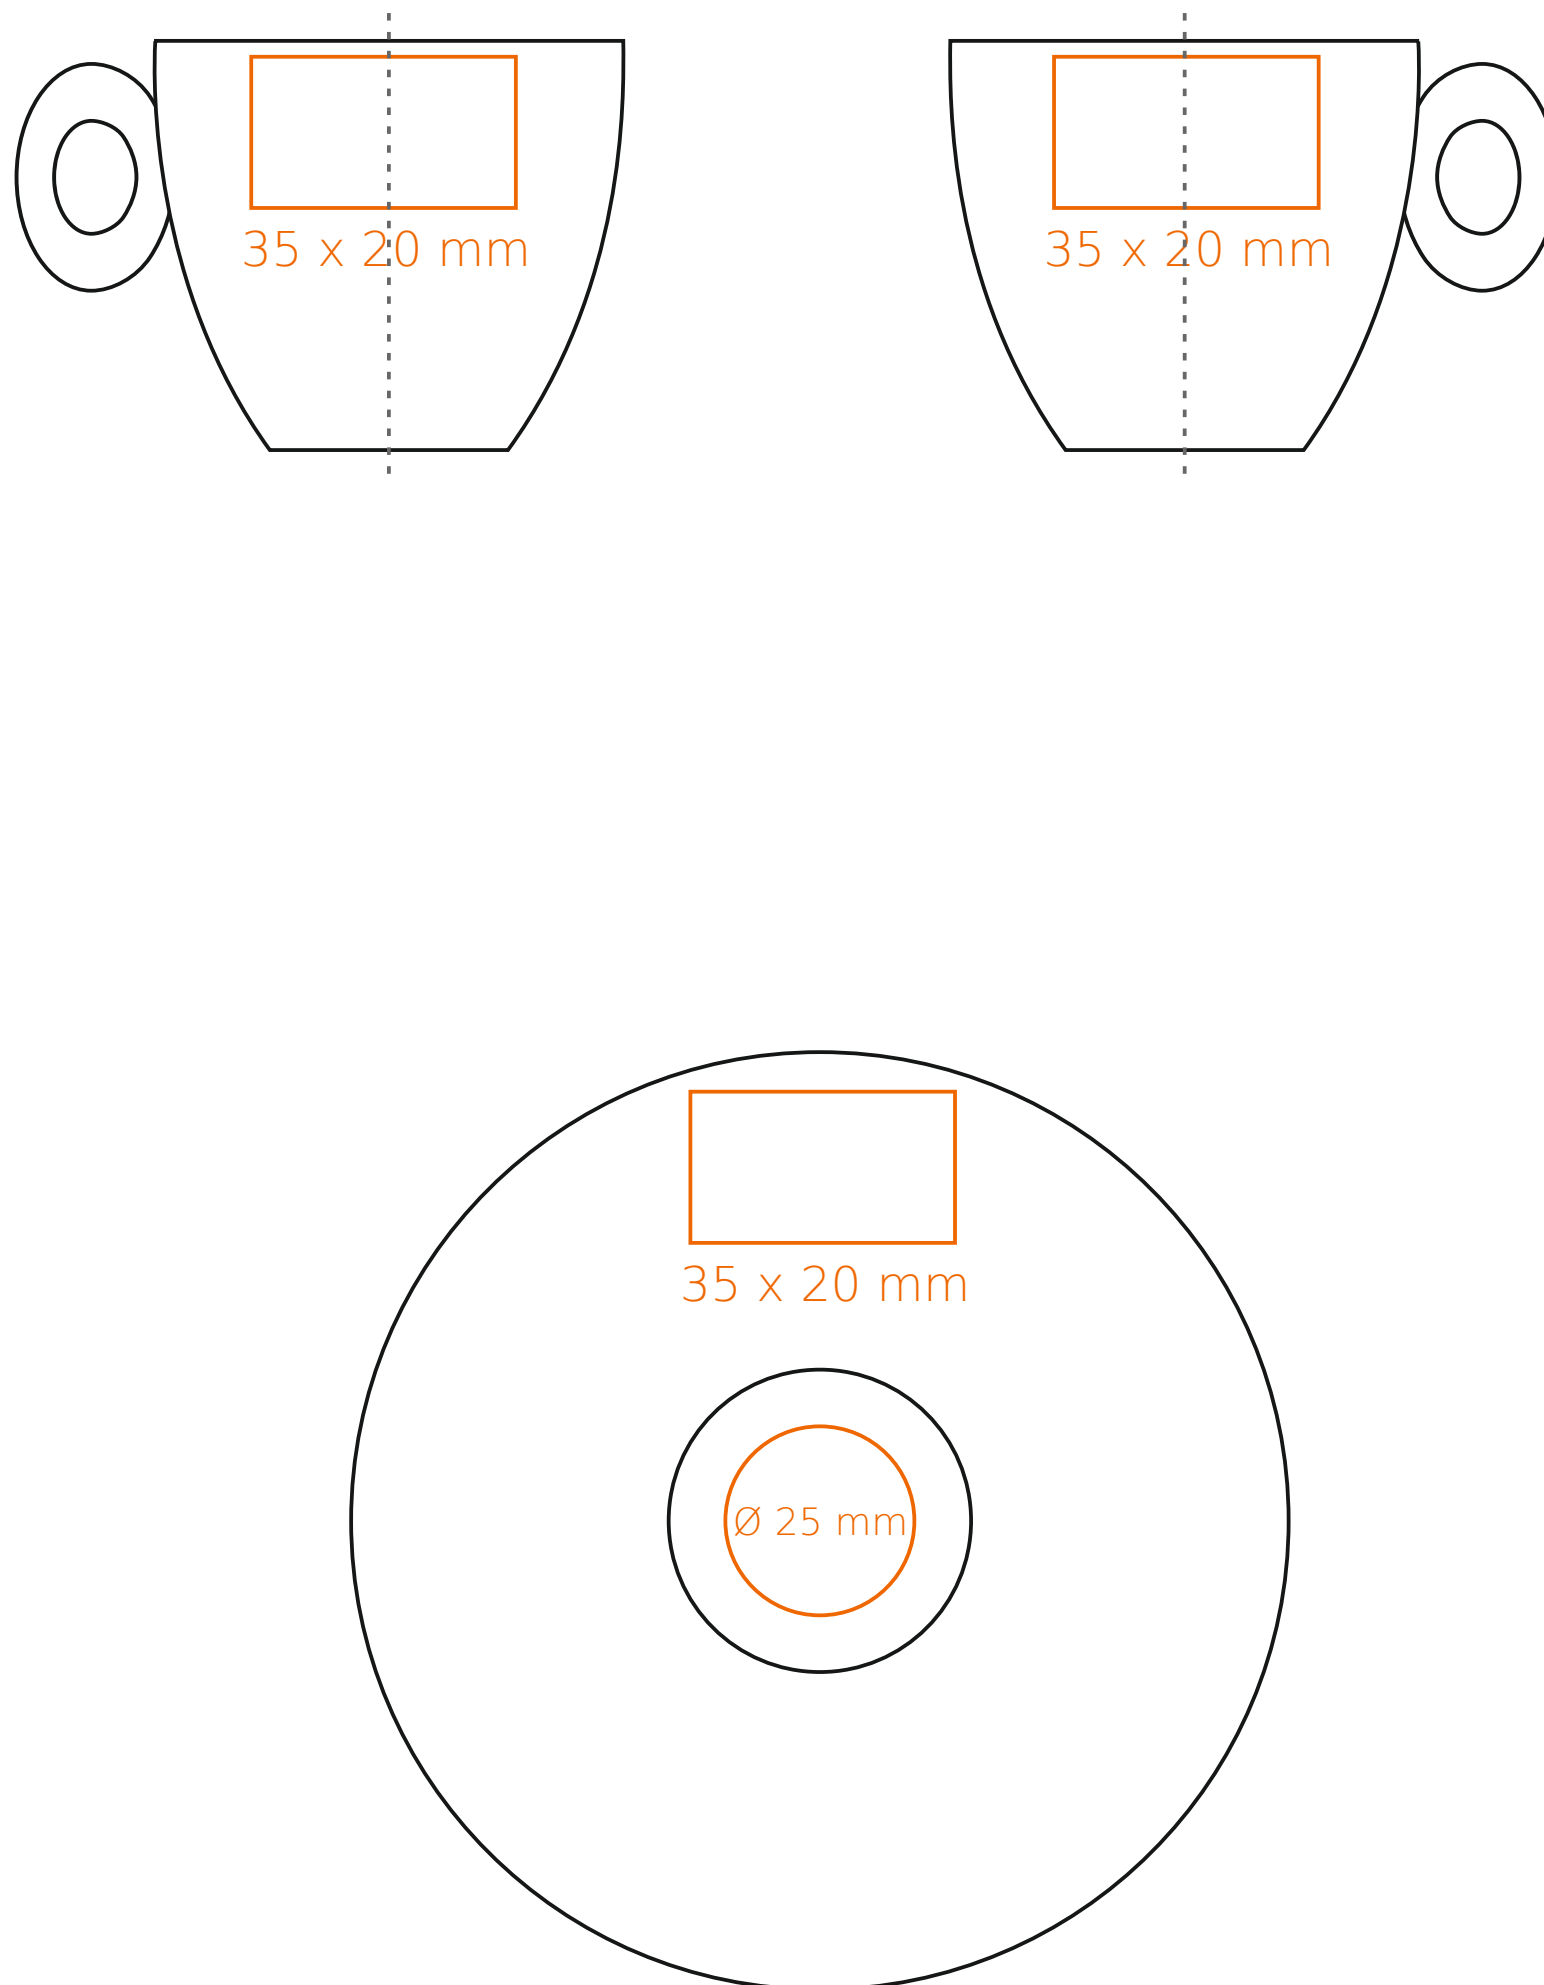

C_237 Aurora

180 ml / h: 68 mm / Ø 86 mm

Imprint on the handle
 Imprint on the inside
 Imprint on the bottom inside
 Imprint on the bottom outside

- 50 x 6 mm
- 40 x 20 mm
- Ø 30 mm
- Ø 25 mm

*In the case of projects for transfer print running outside of the standard print area, please contact our sales department.

[How to prepare print material](#)

meaning

- Transfer Print
- Sensitive Touch

C_237 Aurora

60 ml / h: 54 mm / Ø 62 mm

Imprint on the handle
 Imprint on the inside
 Imprint on the bottom inside
 Imprint on the bottom outside

- 50 x 6 mm
- 30 x 15 mm
- Ø 10 mm
- Ø 15 mm

*In the case of projects for transfer print running outside of the standard print area, please contact our sales department.

[How to prepare print material](#)

meaning

- Transfer Print
- Sensitive Touch