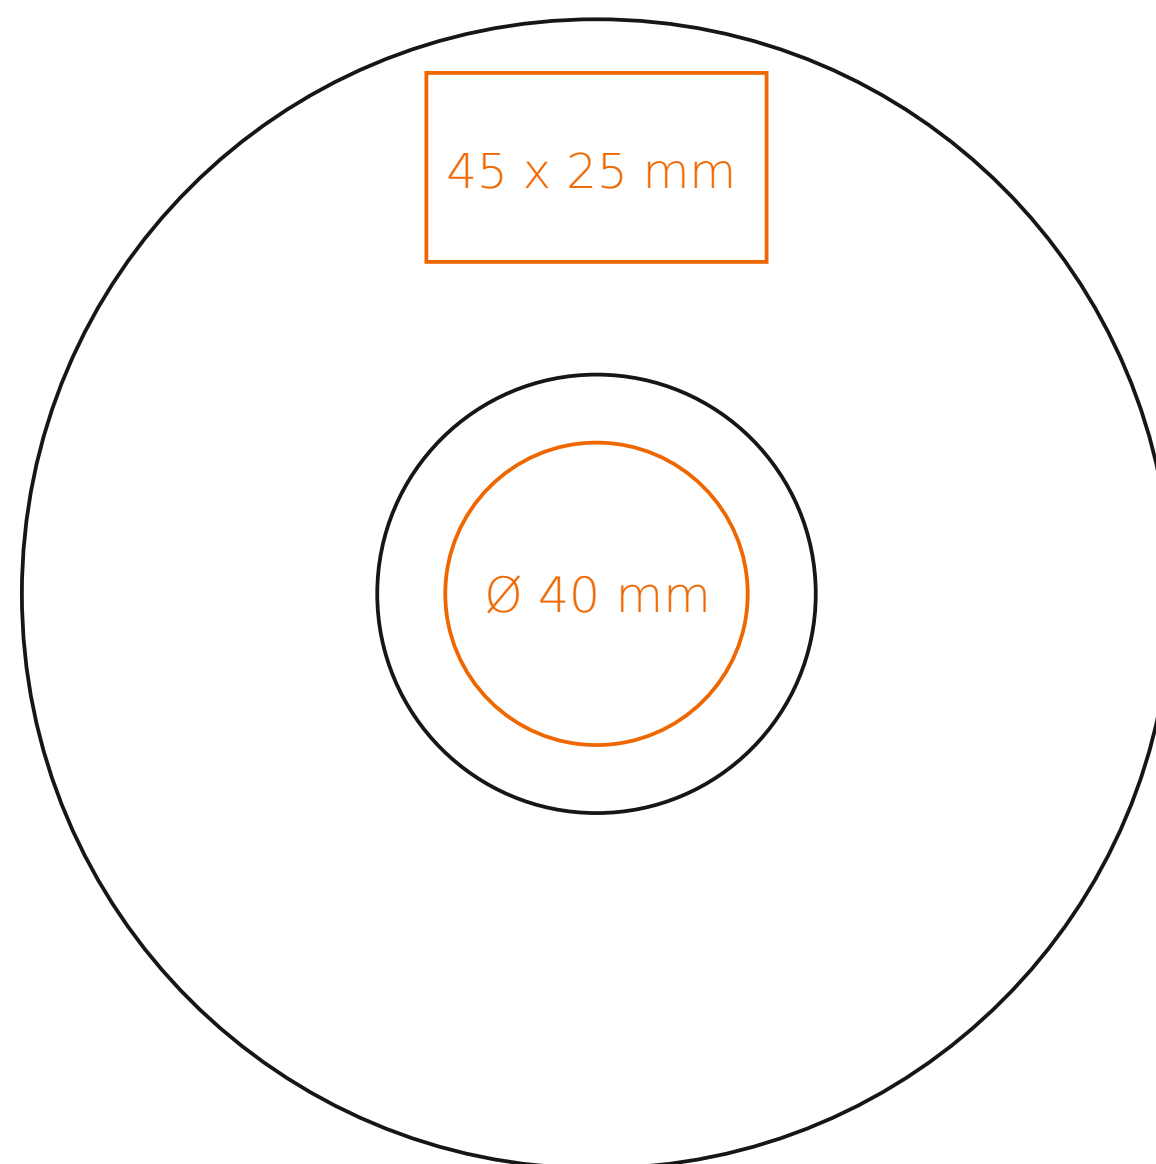

C_237 Aurora

180 ml / h: 68 mm / Ø 86 mm

Imprint on the handle
 Imprint on the inside
 Imprint on the bottom inside
 Imprint on the bottom outside

- 50 x 6 mm
- 40 x 20 mm
- Ø 30 mm
- Ø 25 mm

*In the case of projects for transfer print running outside of the standard print area, please contact our sales department.

[How to prepare print material](#)

meaning

- Transfer Print
- Sensitive Touch

C_237 Aurora

60 ml / h: 54 mm / Ø 62 mm

Imprint on the handle
 Imprint on the inside
 Imprint on the bottom inside
 Imprint on the bottom outside

- 50 x 6 mm
- 30 x 15 mm
- Ø 10 mm
- Ø 15 mm

*In the case of projects for transfer print running outside of the standard print area, please contact our sales department.

[How to prepare print material](#)

meaning

- Transfer Print
- Sensitive Touch