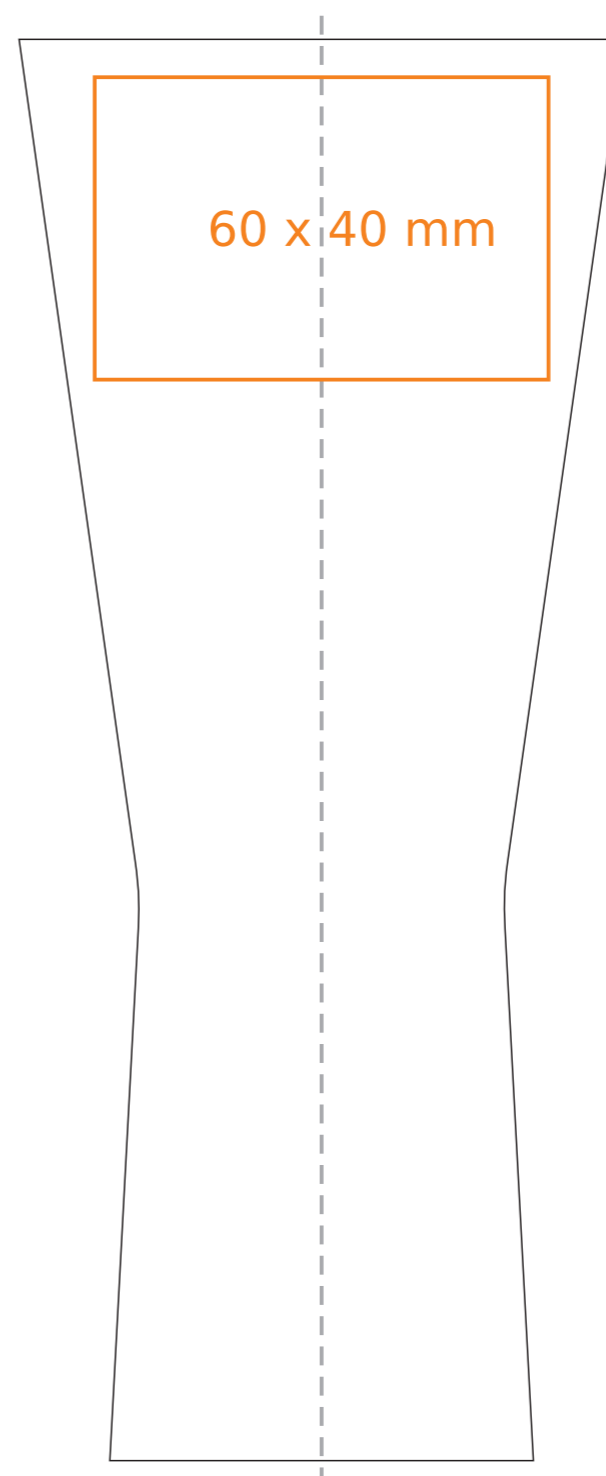

# G/408 Tokyo

300 ml / h: 188 mm / Ø 78 mm

\*In the case of projects for transfer print running outside of the standard print area, please contact our sales department.

[How to prepare print material](#)

meaning

- Transfer Print
- Sensitive Touch