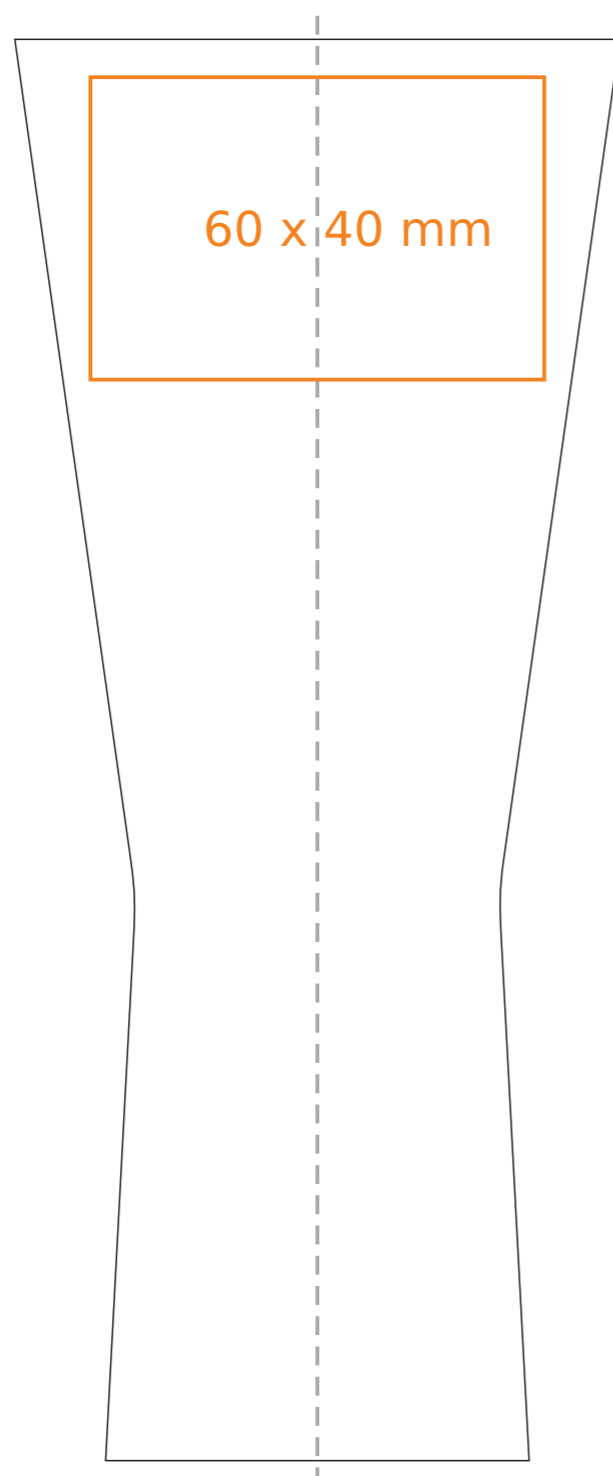

# G/408 Tokyo

300 ml / h: 188 mm / Ø 78 mm

\*In the case of projects for transfer print running outside of the standard print area, please contact our sales department.

[How to prepare print material](#)

meaning

- Transfer Print
- Sensitive Touch